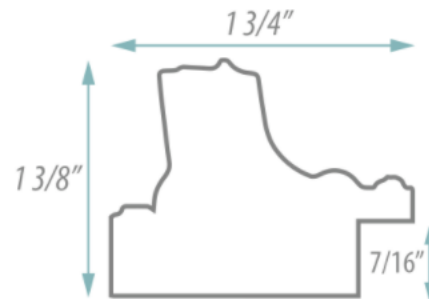

SPECIFICATION SHEET

FRAMED MIRROR

MODEL#: FM 76288-24X40

FRAMED MIRRORS COLLECTION

FEATURES:

- ONE 24X40" HIGH RESOLUTION SILVER PLATE GLASS MIRROR SIZE W/ DECORATIVE FRAME.
- "WALL HUGGER" HANGER FOR MOUNTING INCLUDED.
- STANDARD MOUNTING STYLE IS VERTICAL. FOR HORIZONTAL, PLEASE SPECIFY WHEN ORDERING.
- PACKED IN FOUR WALL (FOLDED DOUBLE WALL) CORRUGATION.
- STYLE: COLONIAL
- COLOR: GOLD
- FINISH: FOIL

MIRROR FINISHES:

- FLAT POLISHED EDGE
- BEVELED EDGE

OVERALL SIZE DIMENSION: 27 1/2" WIDE X 43 1/2" HIGH X 1 3/8" DEEP